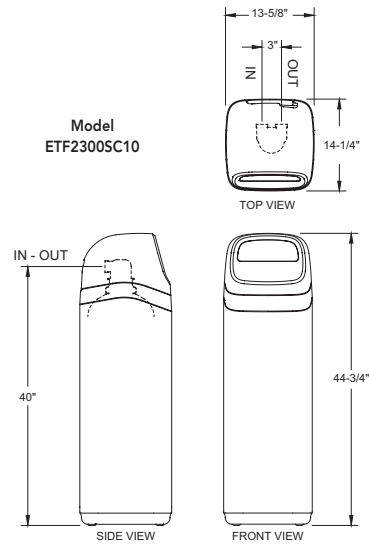

Zero Waste Water

No backwashing required and zero discharge.

Standard Plumbing Connection

1" NPT Male connection for easy installation. Larger 1-1/4" and 1-1/2" plumbing adapters available.

 Designed, Engineered &
Assembled in the U.S.A.

ecowater.com

ETF2300SC10

ECOWATER UPFLOW CHLORINE
TASTE AND ODOR FILTER

DIMENSIONS

SPECIFICATIONS

ETF2300SC10

Nominal Mineral Tank Size	10" dia. x 35" tall
Service Flow Rate	10 gpm
Intermittent Flow Rate @ 15 psi Pressure Drop*	20 gpm
Coconut Shell Carbon	14 lbs.
HDPE	3 lbs.
Maximum Working Pressure (psi)	125
Water Temperature Limits (°F/°C)	40-120 / 4-49